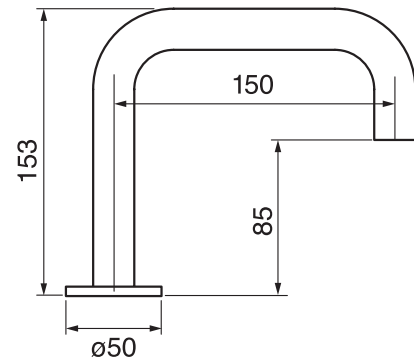

Program 1 #82109D

Widespread basin faucet

Includes push drain
1.5 GPM (5.7 L/min.)

Finishes: Chrome (#99)
Montreal Black (#375)
Brushed Gold (#515)