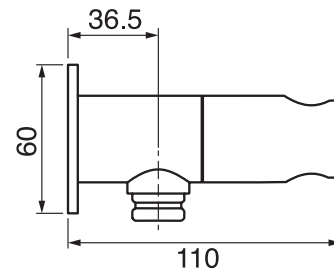

Wily #7435

Hand shower & holder w/closure

Square metal sprayer with square flange
Easy clean nozzles
1/2" male NPT inlet
Turn mounting hook for on-off
Easy slide installation

Finish: Chrome (#99)