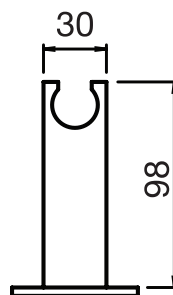

#7431

Square sprayer on square supply hook

Metal sprayer
Easy clean nozzles
1/2" male NPT inlet
Easy slide installation

Finish: Chrome (#99)