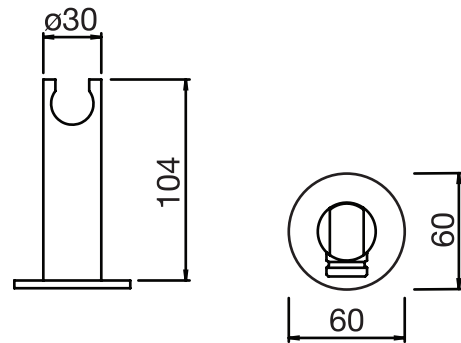

#7430

Round sprayer on round supply hook

Metal sprayer
Easy clean nozzles
1/2" male NPT inlet
Easy slide installation

Finish: Chrome (#99)