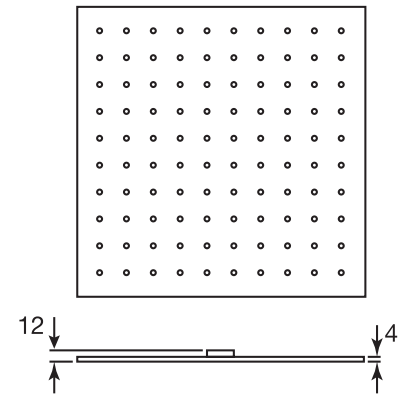

LEXUS #68SD33

Square Shower Design – 3 outlets
Système de douche design carré – 3 sorties

 .99 Chrome

#6007

6" ceiling arm with square flange

1/2" Male NPT inlet
Sliding flange

Finish: Chrome (#99)

#6077

12" square thin rain head

4 mm in thickness
Easy clean nozzles
High polished stainless steel
2.5 GPM (9.5 L/min.)

Finish: Chrome (#99)

#75117

Shower rail kit

Includes bar, hose and hand shower
Single spray hand shower
Easy clean nozzles
2 GPM (7.5 L/min.)

Finish: Chrome (#99)

Edge #6031

Wall supply elbow

1/2" male NPT inlet
Easy slide installation

Finish: Chrome (#99)

Spin #6147

Body spray

1.5 GPM (5.7 L/min.)