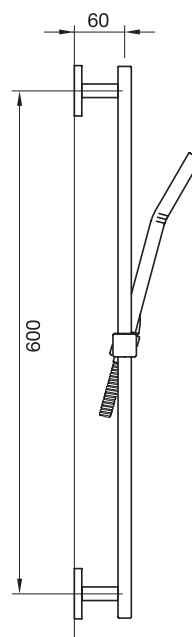

LEXUS #68SD33

Square Shower Design – 3 outlets
Système de douche design carré – 3 sorties

 .99 Chrome

#6007

6" ceiling arm with square flange

1/2" Male NPT inlet
Sliding flange

Finish: Chrome (#99)

#6077

12" square thin rain head

4 mm in thickness
Easy clean nozzles
High polished stainless steel
2.5 GPM (9.5 L/min.)

Finish: Chrome (#99)

#75117

Shower rail kit

Includes bar, hose and hand shower
Single spray hand shower
Easy clean nozzles
2 GPM (7.5 L/min.)

Finish: Chrome (#99)

Edge #6031

Wall supply elbow

1/2" male NPT inlet
Easy slide installation

Finish: Chrome (#99)

Spin #6147

Body spray

1.5 GPM (5.7 L/min.)