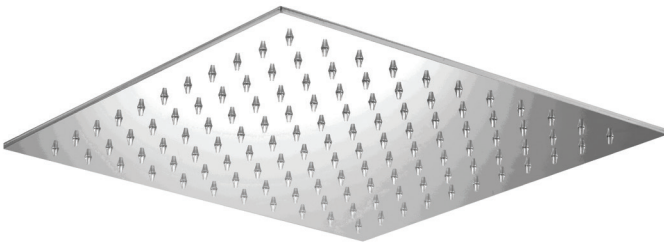

LEXUS #68SD33

Square Shower Design – 3 outlets
Système de douche design carré – 3 sorties

 .99 Chrome

#6007

6" ceiling arm with square flange

1/2" Male NPT inlet
Sliding flange

Finish: Chrome (#99)

#6077

12" square thin rain head

4 mm in thickness
Easy clean nozzles
High polished stainless steel
2.5 GPM (9.5 L/min.)

Finish: Chrome (#99)

#75117

Shower rail kit

Includes bar, hose and hand shower
Single spray hand shower
Easy clean nozzles
2 GPM (7.5 L/min.)

Finish: Chrome (#99)

Edge #6031

Wall supply elbow

1/2" male NPT inlet
Easy slide installation

Finish: Chrome (#99)

Spin #6147

Body spray

1.5 GPM (5.7 L/min.)

Finish: Chrome (#99)