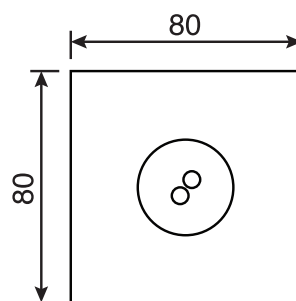

12" square thin rain head

4 mm in thickness
Easy clean nozzles
High polished stainless steel
2.5 GPM (9.5 L/min.)

Finish: Chrome (#99)

#75117

Shower rail kit

Includes bar, hose and hand shower
Single spray hand shower
Easy clean nozzles
2 GPM (7.5 L/min.)

Finish: Chrome (#99)

Edge #6031

Wall supply elbow

1/2" male NPT inlet
Easy slide installation

Finish: Chrome (#99)

Spin #6147

Body spray

1.5 GPM (5.7 L/min.)