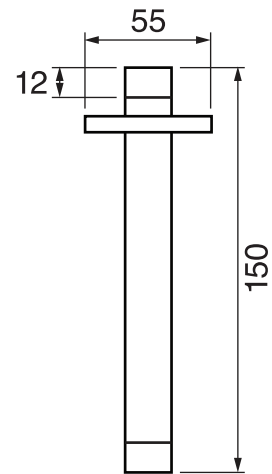

LEXUS #68SD33

Square Shower Design – 3 outlets
Système de douche design carré – 3 sorties

 .99 Chrome

#6007

6" ceiling arm with square flange

1/2" Male NPT inlet
Sliding flange

Finish: Chrome (#99)

#6077

12" square thin rain head

4 mm in thickness
Easy clean nozzles
High polished stainless steel
2.5 GPM (9.5 L/min.)

Finish: Chrome (#99)

#75117

Shower rail kit

Includes bar, hose and hand shower
Single spray hand shower
Easy clean nozzles
2 GPM (7.5 L/min.)

Finish: Chrome (#99)

Edge #6031

Wall supply elbow

1/2" male NPT inlet
Easy slide installation

Finish: Chrome (#99)

Spin #6147

Body spray

1.5 GPM (5.7 L/min.)