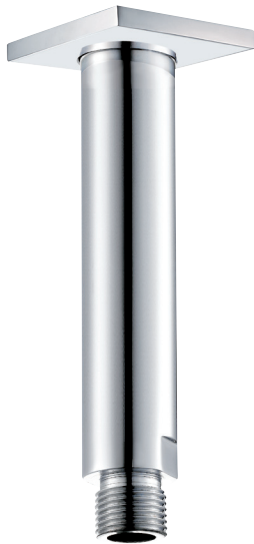

LEXUS #68SD33

Square Shower Design – 3 outlets
Système de douche design carré – 3 sorties

 .99 Chrome

#6007

6" ceiling arm with square flange

1/2" Male NPT inlet
Sliding flange

Finish: Chrome (#99)

#6077

12" square thin rain head

4 mm in thickness
Easy clean nozzles
High polished stainless steel
2.5 GPM (9.5 L/min.)

Finish: Chrome (#99)

#75117

Shower rail kit

Includes bar, hose and hand shower
Single spray hand shower
Easy clean nozzles
2 GPM (7.5 L/min.)

Finish: Chrome (#99)

Edge #6031

Wall supply elbow

1/2" male NPT inlet
Easy slide installation

Finish: Chrome (#99)

Spin #6147

Body spray

1.5 GPM (5.7 L/min.)

Finish: Chrome (#99)