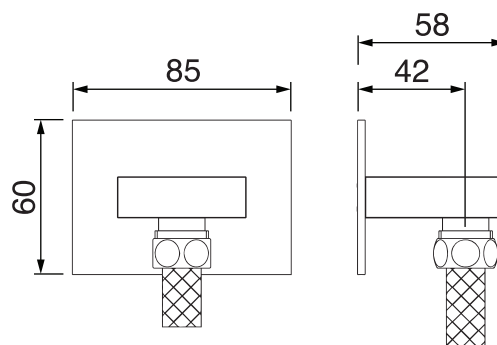

LEXUS #68SD33

Square Shower Design – 3 outlets
Système de douche design carré – 3 sorties

 .99 Chrome

#6007

6" ceiling arm with square flange

1/2" Male NPT inlet
Sliding flange

Finish: Chrome (#99)

#6077

12" square thin rain head

4 mm in thickness
Easy clean nozzles
High polished stainless steel
2.5 GPM (9.5 L/min.)

Finish: Chrome (#99)

#75117

Shower rail kit

Includes bar, hose and hand shower
Single spray hand shower
Easy clean nozzles
2 GPM (7.5 L/min.)

Finish: Chrome (#99)

Edge #6031

Wall supply elbow

1/2" male NPT inlet
Easy slide installation

Finish: Chrome (#99)

Spin #6147

Body spray

1.5 GPM (5.7 L/min.)