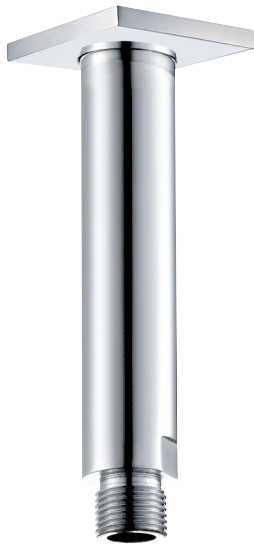

LEXUS #68SD31C

Square Shower Design – 3 outlets
Système de douche design carré – 3 sorties

 .99 Chrome

#6007

6" ceiling arm with square flange

1/2" Male NPT inlet
Sliding flange

Finish: Chrome (#99)

#6079

10" square thin rain head

4 mm in thickness
Easy clean nozzles
High polished stainless steel
2.5 GPM (9.5 L/min.)

Finish: Chrome (#99)

#75117

Shower rail kit

Includes bar, hose and hand shower
Single spray hand shower
Easy clean nozzles
2 GPM (7.5 L/min.)

Finish: Chrome (#99)

Edge #6031

Wall supply elbow

1/2" male NPT inlet
Easy slide installation

Finish: Chrome (#99)

Emotion #6047

Square flush mount body spray

Directional head
Easy clean nozzles
1.5 GPM (5.7 L/min.)

Finish: Chrome (#99)