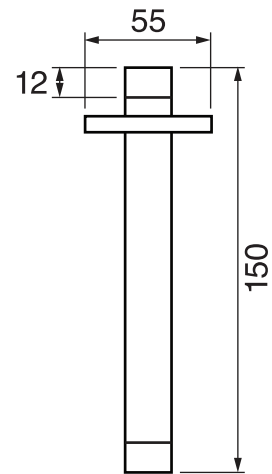

LEXUS #68SD31C

Square Shower Design – 3 outlets
Système de douche design carré – 3 sorties

 .99 Chrome

#6007

6" ceiling arm with square flange

1/2" Male NPT inlet
Sliding flange

Finish: Chrome (#99)

#6079

10" square thin rain head

4 mm in thickness
Easy clean nozzles
High polished stainless steel
2.5 GPM (9.5 L/min.)

Finish: Chrome (#99)

#75117

Shower rail kit

Includes bar, hose and hand shower
Single spray hand shower
Easy clean nozzles
2 GPM (7.5 L/min.)

Finish: Chrome (#99)

Edge #6031

Wall supply elbow

1/2" male NPT inlet
Easy slide installation

Finish: Chrome (#99)

Emotion #6047

Square flush mount body spray

Directional head
Easy clean nozzles
1.5 GPM (5.7 L/min.)