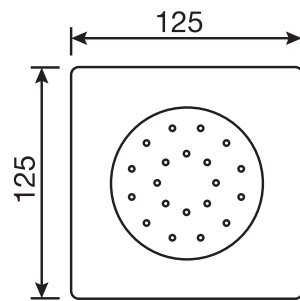

10" square thin rain head

4 mm in thickness
Easy clean nozzles
High polished stainless steel
2.5 GPM (9.5 L/min.)

Finish: Chrome (#99)

#75117

Shower rail kit

Includes bar, hose and hand shower
Single spray hand shower
Easy clean nozzles
2 GPM (7.5 L/min.)

Finish: Chrome (#99)

Edge #6031

Wall supply elbow

1/2" male NPT inlet
Easy slide installation

Finish: Chrome (#99)

Emotion #6047

Square flush mount body spray

Directional head
Easy clean nozzles
1.5 GPM (5.7 L/min.)