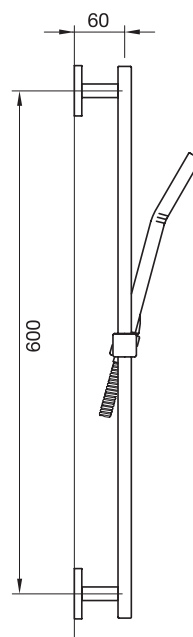

LEXUS #68SD31C

Square Shower Design – 3 outlets
Système de douche design carré – 3 sorties

 .99 Chrome

#6007

6" ceiling arm with square flange

1/2" Male NPT inlet
Sliding flange

Finish: Chrome (#99)

#6079

10" square thin rain head

4 mm in thickness
Easy clean nozzles
High polished stainless steel
2.5 GPM (9.5 L/min.)

Finish: Chrome (#99)

#75117

Shower rail kit

Includes bar, hose and hand shower
Single spray hand shower
Easy clean nozzles
2 GPM (7.5 L/min.)

Finish: Chrome (#99)

Edge #6031

Wall supply elbow

1/2" male NPT inlet
Easy slide installation

Finish: Chrome (#99)

Emotion #6047

Square flush mount body spray

Directional head
Easy clean nozzles
1.5 GPM (5.7 L/min.)