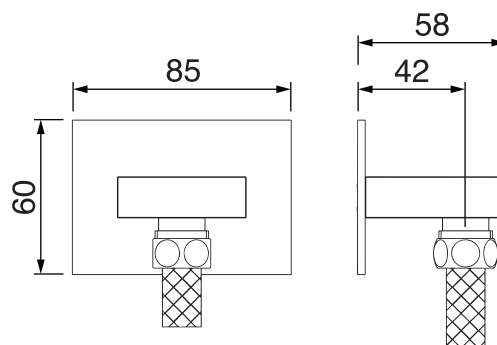

LEXUS #68SD31C

Square Shower Design – 3 outlets
Système de douche design carré – 3 sorties

 .99 Chrome

#6007

6" ceiling arm with square flange

1/2" Male NPT inlet
Sliding flange

Finish: Chrome (#99)

#6079

10" square thin rain head

4 mm in thickness
Easy clean nozzles
High polished stainless steel
2.5 GPM (9.5 L/min.)

Finish: Chrome (#99)

#75117

Shower rail kit

Includes bar, hose and hand shower
Single spray hand shower
Easy clean nozzles
2 GPM (7.5 L/min.)

Finish: Chrome (#99)

Edge #6031

Wall supply elbow

1/2" male NPT inlet
Easy slide installation

Finish: Chrome (#99)

Emotion #6047

Square flush mount body spray

Directional head
Easy clean nozzles
1.5 GPM (5.7 L/min.)