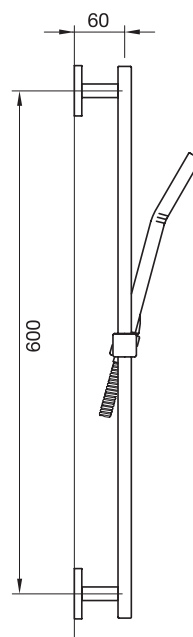

## #6016

16" shower arm with square flange

1/2" Male NPT inlet  
Sliding flange

Finish: Chrome (#99)

## #6079

10" square thin rain head

4 mm in thickness  
Easy clean nozzles  
High polished stainless steel  
2.5 GPM (9.5 L/min.)

Finish: Chrome (#99)

## #75117

Shower rail kit

Includes bar, hose and hand shower  
Single spray hand shower  
Easy clean nozzles  
2 GPM (7.5 L/min.)

Finish: Chrome (#99)

## Edge #6031

Wall supply elbow

1/2" male NPT inlet  
Easy slide installation

Finish: Chrome (#99)