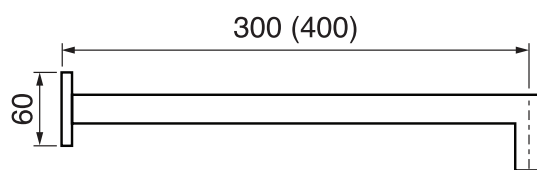

## LEXUS #68SD30

Square Shower Design – 2 outlets  
Système de douche design carré – 2 sorties

 .99 Chrome

## #6016

16" shower arm with square flange

1/2" Male NPT inlet  
Sliding flange

Finish: Chrome (#99)

## #6079

10" square thin rain head

4 mm in thickness  
Easy clean nozzles  
High polished stainless steel  
2.5 GPM (9.5 L/min.)

Finish: Chrome (#99)