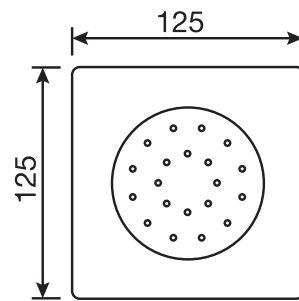

10" square thin rain head

4 mm in thickness
Easy clean nozzles
High polished stainless steel
2.5 GPM (9.5 L/min.)

Finish: Chrome (#99)

#75118

Shower rail kit

Includes bar, hose and hand shower
2 position spray
Easy clean nozzles
2.5 GPM (9.5 L/min.)

Finish: Chrome (#99)

360 #6038

Square wall supply elbow

1/2" male NPT inlet
Sliding flange

Finish: Chrome (#99)

Emotion #6047

Square flush mount body spray

Directional head
Easy clean nozzles
1.5 GPM (5.7 L/min.)