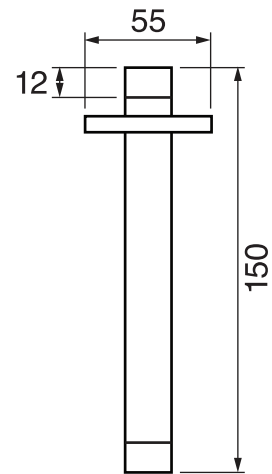

VOLERO #66SD41C

Square Shower Design – 3 outlets
Système de douche design carré – 3 sorties

 .99 Chrome

#6007

6" ceiling arm with square flange

1/2" Male NPT inlet
Sliding flange

Finish: Chrome (#99)

#6079

10" square thin rain head

4 mm in thickness
Easy clean nozzles
High polished stainless steel
2.5 GPM (9.5 L/min.)

Finish: Chrome (#99)

#75118

Shower rail kit

Includes bar, hose and hand shower
2 position spray
Easy clean nozzles
2.5 GPM (9.5 L/min.)

Finish: Chrome (#99)

360 #6038

Square wall supply elbow

1/2" male NPT inlet
Sliding flange

Finish: Chrome (#99)

Emotion #6047

Square flush mount body spray

Directional head
Easy clean nozzles
1.5 GPM (5.7 L/min.)