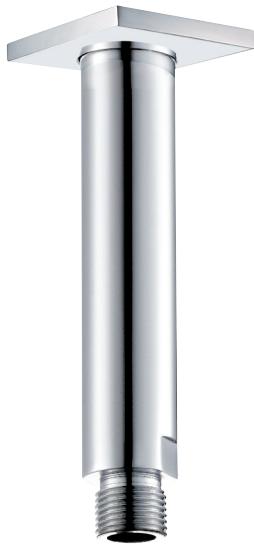

VOLERO #66SD41C

Square Shower Design – 3 outlets
Système de douche design carré – 3 sorties

 .99 Chrome

#6007

6" ceiling arm with square flange

1/2" Male NPT inlet
Sliding flange

Finish: Chrome (#99)

#6079

10" square thin rain head

4 mm in thickness
Easy clean nozzles
High polished stainless steel
2.5 GPM (9.5 L/min.)

Finish: Chrome (#99)

#75118

Shower rail kit

Includes bar, hose and hand shower
2 position spray
Easy clean nozzles
2.5 GPM (9.5 L/min.)

Finish: Chrome (#99)

360 #6038

Square wall supply elbow

1/2" male NPT inlet
Sliding flange

Finish: Chrome (#99)

Emotion #6047

Square flush mount body spray

Directional head
Easy clean nozzles
1.5 GPM (5.7 L/min.)

Finish: Chrome (#99)