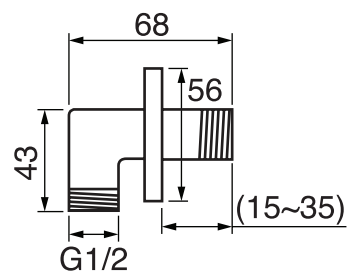

VOLERO #66SD41C

Square Shower Design – 3 outlets
Système de douche design carré – 3 sorties

 .99 Chrome

#6007

6" ceiling arm with square flange

1/2" Male NPT inlet
Sliding flange

Finish: Chrome (#99)

#6079

10" square thin rain head

4 mm in thickness
Easy clean nozzles
High polished stainless steel
2.5 GPM (9.5 L/min.)

Finish: Chrome (#99)

#75118

Shower rail kit

Includes bar, hose and hand shower
2 position spray
Easy clean nozzles
2.5 GPM (9.5 L/min.)

Finish: Chrome (#99)

360 #6038

Square wall supply elbow

1/2" male NPT inlet
Sliding flange

Finish: Chrome (#99)

Emotion #6047

Square flush mount body spray

Directional head
Easy clean nozzles
1.5 GPM (5.7 L/min.)