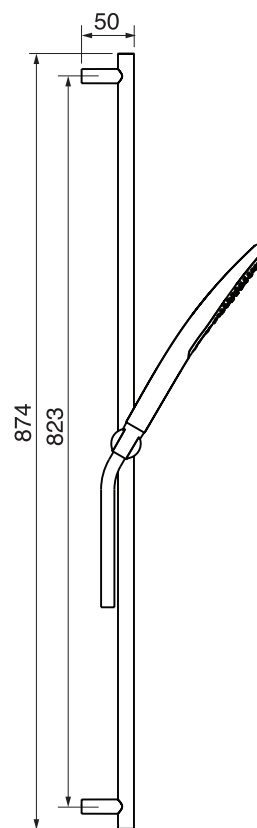

VOLERO #66SD41C

Square Shower Design – 3 outlets
Système de douche design carré – 3 sorties

 .99 Chrome

#6007

6" ceiling arm with square flange

1/2" Male NPT inlet
Sliding flange

Finish: Chrome (#99)

#6079

10" square thin rain head

4 mm in thickness
Easy clean nozzles
High polished stainless steel
2.5 GPM (9.5 L/min.)

Finish: Chrome (#99)

#75118

Shower rail kit

Includes bar, hose and hand shower
2 position spray
Easy clean nozzles
2.5 GPM (9.5 L/min.)

Finish: Chrome (#99)

360 #6038

Square wall supply elbow

1/2" male NPT inlet
Sliding flange

Finish: Chrome (#99)

Emotion #6047

Square flush mount body spray

Directional head
Easy clean nozzles
1.5 GPM (5.7 L/min.)