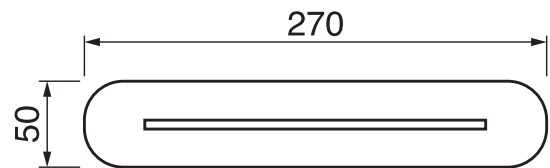

## #6027

12" round thin rain head

4 mm in thickness  
Easy clean nozzles  
High polished stainless steel  
2.5 GPM (9.5 L/min.)

Finish: Chrome (#99)

## #6054

Cascading chute

6.5 GPM (24.6 L/min.)

Finish: Chrome (#99)