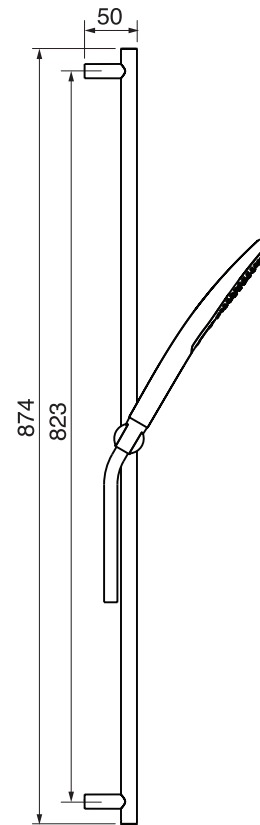

## #6027

12" round thin rain head

4 mm in thickness  
Easy clean nozzles  
High polished stainless steel  
2.5 GPM (9.5 L/min.)

Finish: Chrome (#99)

## #6054

Cascading chute

6.5 GPM (24.6 L/min.)

Finish: Chrome (#99)

## #75118

Shower rail kit

Includes bar, hose and hand shower  
2 position spray  
Easy clean nozzles  
2.5 GPM (9.5 L/min.)

Finish: Chrome (#99)

## #6032

Round wall supply elbow

1/2" female inlet

Finish: Chrome (#99)