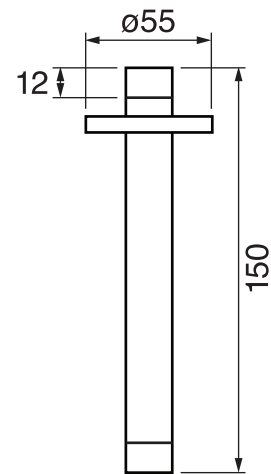

## VOLERO #66SD35

Round Shower Design – 3 outlets  
Système de douche design rond – 3 sorties

 .99 Chrome

## #6006

6" ceiling arm with round flange

1/2" Male NPT inlet  
Sliding flange

Finish: Chrome (#99)

## #6027

12" round thin rain head

4 mm in thickness  
Easy clean nozzles  
High polished stainless steel  
2.5 GPM (9.5 L/min.)

Finish: Chrome (#99)

## #75118

Shower rail kit

Includes bar, hose and hand shower  
2 position spray  
Easy clean nozzles  
2.5 GPM (9.5 L/min.)

Finish: Chrome (#99)