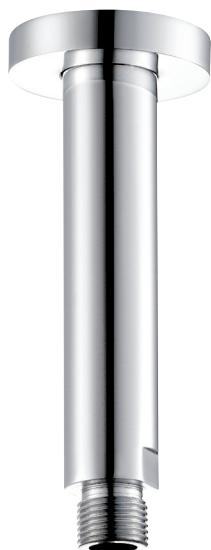

## VOLERO #66SD32C

Round Shower Design – 2 outlets  
Système de douche design rond – 2 sorties

 .99 Chrome

## #6006

6" ceiling arm with round flange

1/2" Male NPT inlet  
Sliding flange

Finish: Chrome (#99)

## #6024

10" round thin rain head

4 mm in thickness  
Easy clean nozzles  
High polished stainless steel  
2.5 GPM (9.5 L/min.)

Finish: Chrome (#99)

## #6032

Round wall supply elbow

1/2" female inlet

Finish: Chrome (#99)