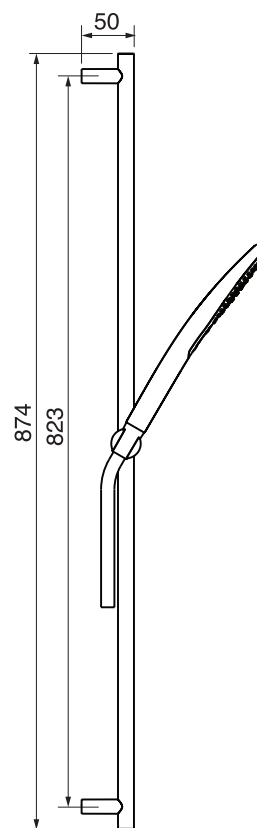

## #6006

6" ceiling arm with round flange

1/2" Male NPT inlet  
Sliding flange

Finish: Chrome (#99)

## #6024

10" round thin rain head

4 mm in thickness  
Easy clean nozzles  
High polished stainless steel  
2.5 GPM (9.5 L/min.)

Finish: Chrome (#99)

## #75118

Shower rail kit

Includes bar, hose and hand shower  
2 position spray  
Easy clean nozzles  
2.5 GPM (9.5 L/min.)

Finish: Chrome (#99)

## #6032

Round wall supply elbow

1/2" female inlet

Finish: Chrome (#99)