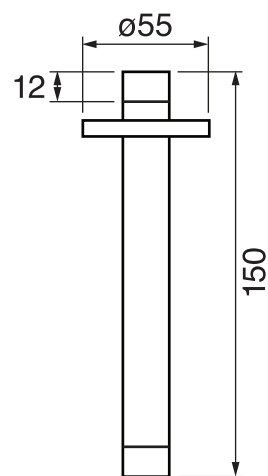

#6006

6" ceiling arm with round flange

1/2" Male NPT inlet
Sliding flange

Finish: Chrome (#99)