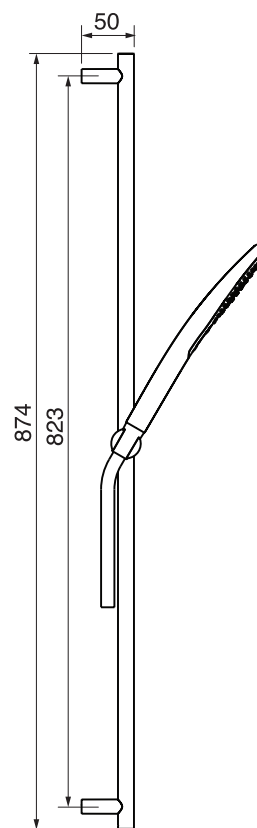

CaBano

Specs Sheet
Fiche technique

VOLERO #66SD30C

Round Shower Design – 2 outlets
Système de douche design rond – 2 sorties

 .99 Chrome

#6006

6" ceiling arm with round flange

1/2" Male NPT inlet
Sliding flange

Finish: Chrome (#99)

#6024

10" round thin rain head

4 mm in thickness
Easy clean nozzles
High polished stainless steel
2.5 GPM (9.5 L/min.)

Finish: Chrome (#99)

#75118

Shower rail kit

Includes bar, hose and hand shower
2 position spray
Easy clean nozzles
2.5 GPM (9.5 L/min.)

Finish: Chrome (#99)

#6032

Round wall supply elbow

1/2" female inlet

Finish: Chrome (#99)