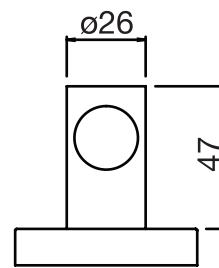

CaBano

Specs Sheet
Fiche technique

VOLERO #66SD30C

Round Shower Design – 2 outlets
Système de douche design rond – 2 sorties

 .99 Chrome

#6006

6" ceiling arm with round flange

1/2" Male NPT inlet
Sliding flange

Finish: Chrome (#99)

#6024

10" round thin rain head

4 mm in thickness
Easy clean nozzles
High polished stainless steel
2.5 GPM (9.5 L/min.)

Finish: Chrome (#99)

#75118

Shower rail kit

Includes bar, hose and hand shower
2 position spray
Easy clean nozzles
2.5 GPM (9.5 L/min.)

Finish: Chrome (#99)

#6032

Round wall supply elbow

1/2" female inlet

Finish: Chrome (#99)