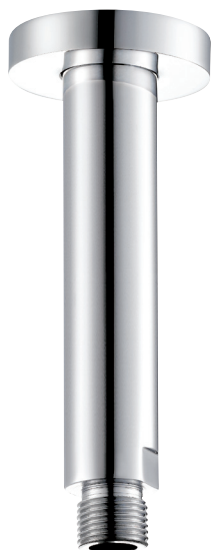

CaBano

Specs Sheet
Fiche technique

VOLERO #66SD30C

Round Shower Design – 2 outlets
Système de douche design rond – 2 sorties

 .99 Chrome

#6006

6" ceiling arm with round flange

1/2" Male NPT inlet
Sliding flange

Finish: Chrome (#99)

#6024

10" round thin rain head

4 mm in thickness
Easy clean nozzles
High polished stainless steel
2.5 GPM (9.5 L/min.)

Finish: Chrome (#99)

#75118

Shower rail kit

Includes bar, hose and hand shower
2 position spray
Easy clean nozzles
2.5 GPM (9.5 L/min.)

Finish: Chrome (#99)

#6032

Round wall supply elbow

1/2" female inlet

Finish: Chrome (#99)