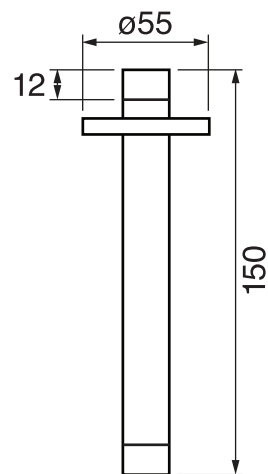

CaBano

Specs Sheet
Fiche technique

VOLERO #66SD30C

Round Shower Design – 2 outlets
Système de douche design rond – 2 sorties

 .99 Chrome

#6006

6" ceiling arm with round flange

1/2" Male NPT inlet
Sliding flange

Finish: Chrome (#99)

#6024

10" round thin rain head

4 mm in thickness
Easy clean nozzles
High polished stainless steel
2.5 GPM (9.5 L/min.)

Finish: Chrome (#99)

#75118

Shower rail kit

Includes bar, hose and hand shower
2 position spray
Easy clean nozzles
2.5 GPM (9.5 L/min.)

Finish: Chrome (#99)

#6032

Round wall supply elbow

1/2" female inlet

Finish: Chrome (#99)