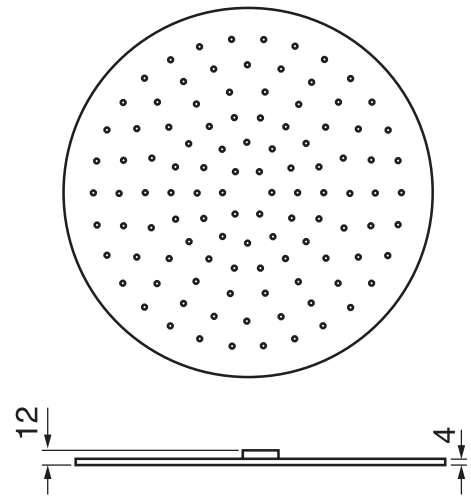

CaBano

Specs Sheet
Fiche technique

VOLERO #66SD30C

Round Shower Design – 2 outlets
Système de douche design rond – 2 sorties

 .99 Chrome

#6006

6" ceiling arm with round flange

1/2" Male NPT inlet
Sliding flange

Finish: Chrome (#99)

#6024

10" round thin rain head

4 mm in thickness
Easy clean nozzles
High polished stainless steel
2.5 GPM (9.5 L/min.)

Finish: Chrome (#99)

#75118

Shower rail kit

Includes bar, hose and hand shower
2 position spray
Easy clean nozzles
2.5 GPM (9.5 L/min.)

Finish: Chrome (#99)

#6032

Round wall supply elbow

1/2" female inlet

Finish: Chrome (#99)