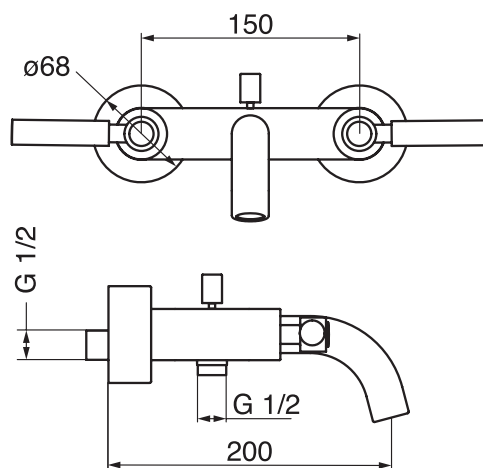

## Volero #66332

Wall mount tub filler with hand shower

Hand shower on separate wall hook  
5.3 GPM (20 L/min.)

Finish: Chrome (#99)