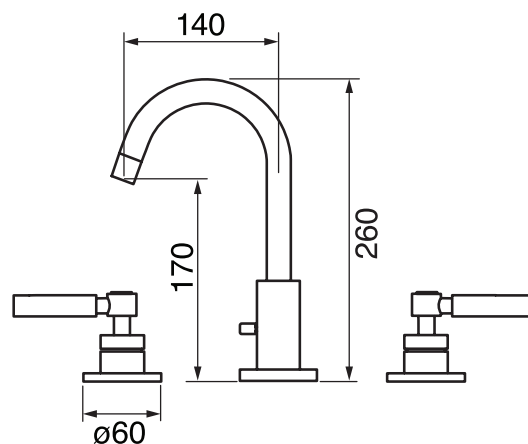

## Volero #66108D

Widespread basin faucet

Includes push drain  
1.5 GPM (5.7 L/min.)

Finish: Chrome (#99)