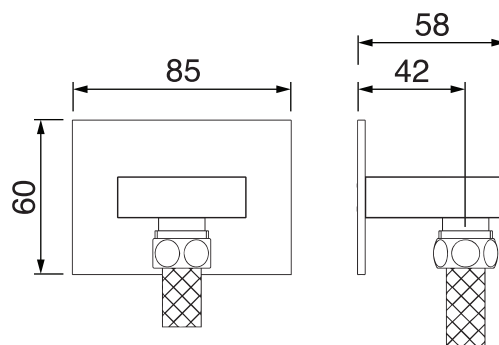

CaBano

Specs Sheet
Fiche technique

EDGE #64SD33

Square Shower Design – 3 outlets
Système de douche design carré – 3 sorties

 .99 Chrome

#6007

6" ceiling arm with square flange

1/2" Male NPT inlet
Sliding flange

Finish: Chrome (#99)

#6077

12" square thin rain head

4 mm in thickness
Easy clean nozzles
High polished stainless steel
2.5 GPM (9.5 L/min.)

Finish: Chrome (#99)

Quadra #75111

Shower rail kit

Includes bar, hose and hand shower
3 position spray with massage
Easy clean nozzles
2.5 GPM (9.5 L/min.)

Finish: Chrome (#99)

Edge #6031

Wall supply elbow

1/2" male NPT inlet
Easy slide installation

Finish: Chrome (#99)

Spin #6147

Body spray

1.5 GPM (5.7 L/min.)