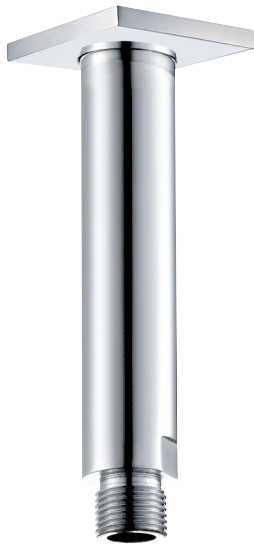

CaBano

Specs Sheet
Fiche technique

EDGE #64SD32C

Square Shower Design – 2 outlets
Système de douche design carré – 2 sorties

 .99 Chrome

#6007

6" ceiling arm with square flange

1/2" Male NPT inlet
Sliding flange

Finish: Chrome (#99)

#6079

10" square thin rain head

4 mm in thickness
Easy clean nozzles
High polished stainless steel
2.5 GPM (9.5 L/min.)

Finish: Chrome (#99)

Quadra #75111

Shower rail kit

Includes bar, hose and hand shower
3 position spray with massage
Easy clean nozzles
2.5 GPM (9.5 L/min.)

Finish: Chrome (#99)

Edge #6031

Wall supply elbow

1/2" male NPT inlet
Easy slide installation

Finish: Chrome (#99)