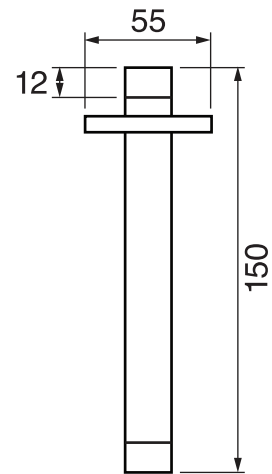

CaBano

Specs Sheet
Fiche technique

EDGE #64SD32C

Square Shower Design – 2 outlets
Système de douche design carré – 2 sorties

 .99 Chrome

#6007

6" ceiling arm with square flange

1/2" Male NPT inlet
Sliding flange

Finish: Chrome (#99)

#6079

10" square thin rain head

4 mm in thickness
Easy clean nozzles
High polished stainless steel
2.5 GPM (9.5 L/min.)

Finish: Chrome (#99)

Quadra #75111

Shower rail kit

Includes bar, hose and hand shower
3 position spray with massage
Easy clean nozzles
2.5 GPM (9.5 L/min.)

Finish: Chrome (#99)

Edge #6031

Wall supply elbow

1/2" male NPT inlet
Easy slide installation

Finish: Chrome (#99)