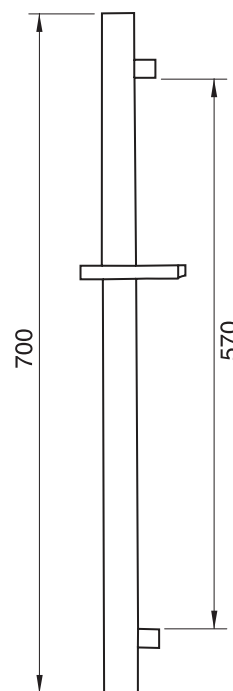

CaBano

Specs Sheet
Fiche technique

EDGE #64SD32C

Square Shower Design – 2 outlets
Système de douche design carré – 2 sorties

 .99 Chrome

#6007

6" ceiling arm with square flange

1/2" Male NPT inlet
Sliding flange

Finish: Chrome (#99)

#6079

10" square thin rain head

4 mm in thickness
Easy clean nozzles
High polished stainless steel
2.5 GPM (9.5 L/min.)

Finish: Chrome (#99)

Quadra #75111

Shower rail kit

Includes bar, hose and hand shower
3 position spray with massage
Easy clean nozzles
2.5 GPM (9.5 L/min.)

Finish: Chrome (#99)

Edge #6031

Wall supply elbow

1/2" male NPT inlet
Easy slide installation

Finish: Chrome (#99)