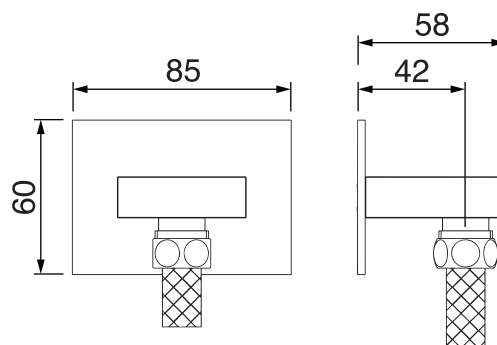

CaBano

Specs Sheet
Fiche technique

EDGE #64SD32C

Square Shower Design – 2 outlets
Système de douche design carré – 2 sorties

 .99 Chrome

#6007

6" ceiling arm with square flange

1/2" Male NPT inlet
Sliding flange

Finish: Chrome (#99)

#6079

10" square thin rain head

4 mm in thickness
Easy clean nozzles
High polished stainless steel
2.5 GPM (9.5 L/min.)

Finish: Chrome (#99)

Quadra #75111

Shower rail kit

Includes bar, hose and hand shower
3 position spray with massage
Easy clean nozzles
2.5 GPM (9.5 L/min.)

Finish: Chrome (#99)

Edge #6031

Wall supply elbow

1/2" male NPT inlet
Easy slide installation

Finish: Chrome (#99)