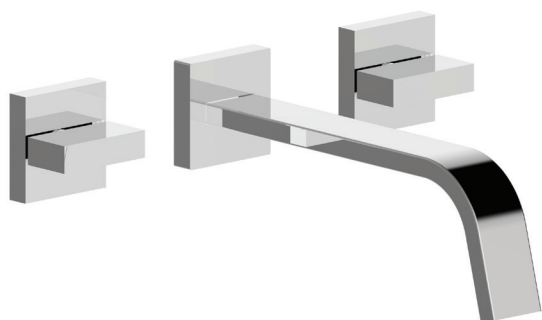

## Edge #64122

Wall mount basin faucet

Includes one piece rough-in  
Drain not included  
1.5 GPM (5.7 L/min.)

Finish: Chrome (#99)