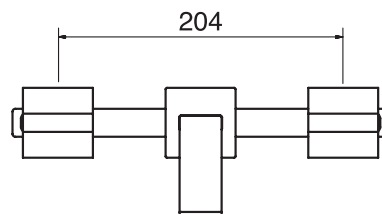

## Edge #64122

Wall mount basin faucet

Includes one piece rough-in  
Drain not included  
1.5 GPM (5.7 L/min.)

Finish: Chrome (#99)