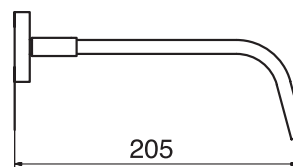

## Edge #64122

Wall mount basin faucet

Includes one piece rough-in  
Drain not included  
1.5 GPM (5.7 L/min.)

Finish: Chrome (#99)