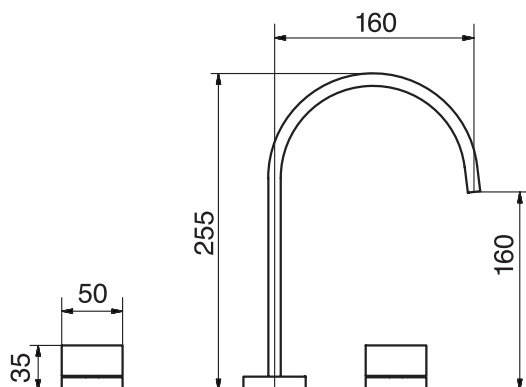

Edge #64108D

Widespread basin faucet

Includes push drain
1.5 GPM (5.7 L/min.)

Finish: Chrome (#99)