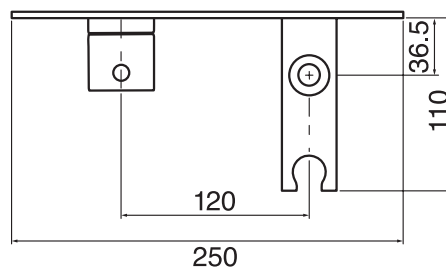

## Edge #64051

Intimacy shower

Thermostatic temp control  
Safety shut off – turn hand sprayer hook for on-off  
On-off trigger on sprayer  
Includes rough-in  
Extension available

Finish: Chrome (#99)