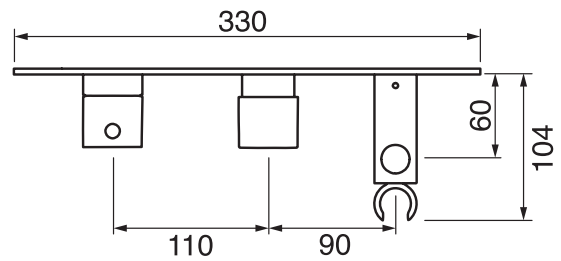

Edge #64020T

3/4" thermostatic 2 way shower valve with spray

Square trim only – Order rough-in separately
Minimal plate design (330 mm x 68 mm)

Finish: Chrome (#99)