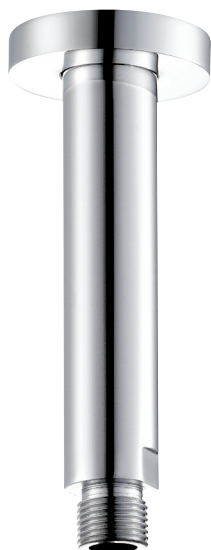

## CENTURY #63SD32C

Round Shower Design – 2 outlets  
Système de douche design rond – 2 sorties

 .99 Chrome

## #6006

6" ceiling arm with round flange

1/2" Male NPT inlet  
Sliding flange

Finish: Chrome (#99)

## #6024

10" round thin rain head

4 mm in thickness  
Easy clean nozzles  
High polished stainless steel  
2.5 GPM (9.5 L/min.)

Finish: Chrome (#99)

## #6032

Round wall supply elbow

1/2" female inlet

Finish: Chrome (#99)