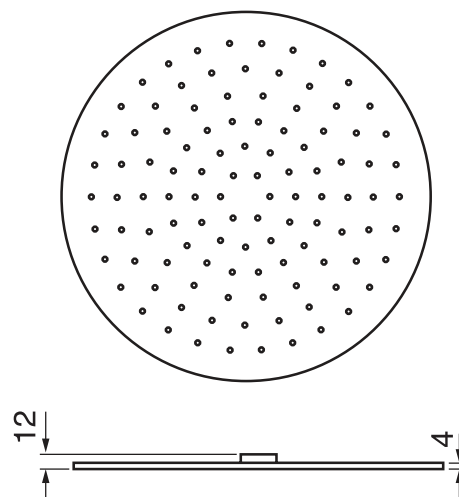

## CENTURY #63SD32C

Round Shower Design – 2 outlets  
Système de douche design rond – 2 sorties

 .99 Chrome

## #6006

6" ceiling arm with round flange

1/2" Male NPT inlet  
Sliding flange

Finish: Chrome (#99)

## #6024

10" round thin rain head

4 mm in thickness  
Easy clean nozzles  
High polished stainless steel  
2.5 GPM (9.5 L/min.)

Finish: Chrome (#99)