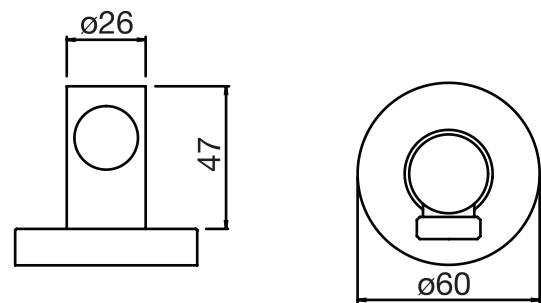

## #6032

Round wall supply elbow

1/2" female inlet

Finish: Chrome (#99)