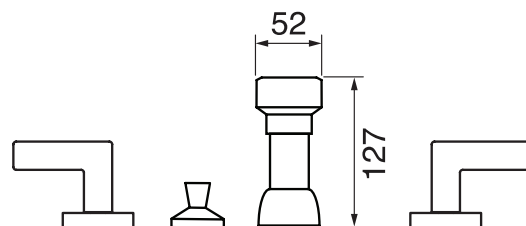

## Edge #62285

4 hole bidet with vacuum breaker

Includes mechanical pop up drain  
Vertical sprayer from bowl

Finish: Chrome (#99)