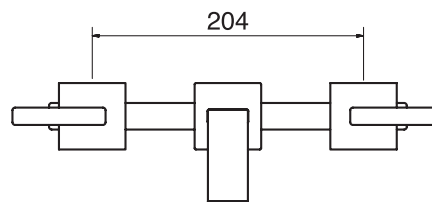

## Edge #62122

Wall mount basin faucet

Includes one piece rough-in  
Drain not included  
1.5 GPM (5.7 L/min.)

Finish: Chrome (#99)