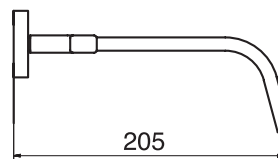

## Edge #62122

Wall mount basin faucet

Includes one piece rough-in  
Drain not included  
1.5 GPM (5.7 L/min.)

Finish: Chrome (#99)