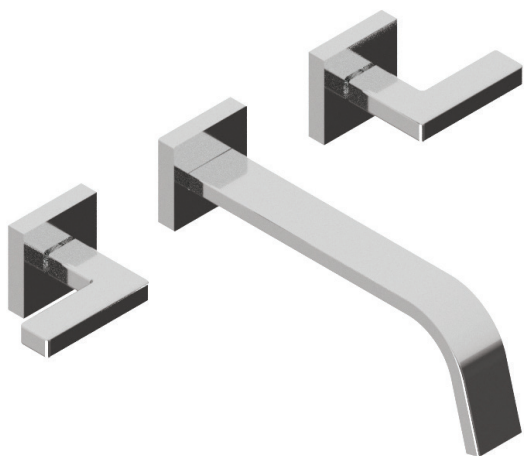

## Edge #62122

Wall mount basin faucet

Includes one piece rough-in  
Drain not included  
1.5 GPM (5.7 L/min.)

Finish: Chrome (#99)