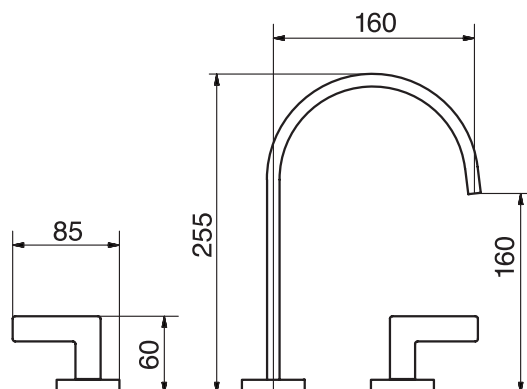

## Edge #62108D

Widespread basin faucet

Includes push drain  
1.5 GPM (5.7 L/min.)

Finish: Chrome (#99)