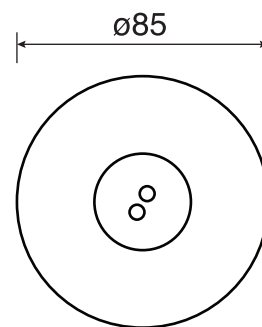

Spin #6146

Body spray

1.5 GPM (5.7 L/min.)

Finish: Chrome (#99)