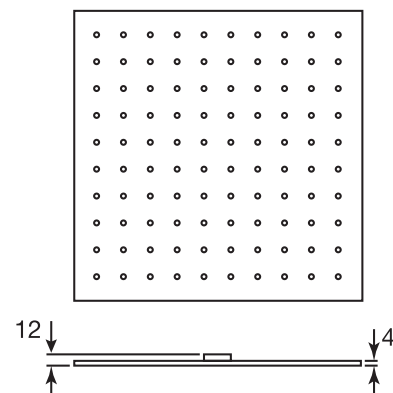

#6078

16" square thin rain head

4 mm in thickness
Easy clean nozzles
High polished stainless steel
2.5 GPM (9.5 L/min.)

Finish: Chrome (#99)