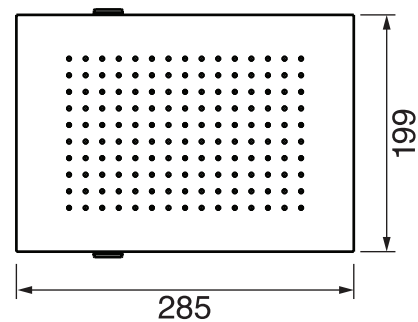

#6075

Recessed rectangular rain head

Stainless steel construction
Easy clip installation
1/2" NPT male connection
2.5 GPM (9.5 L/min.)

Finish: Chrome (#99)