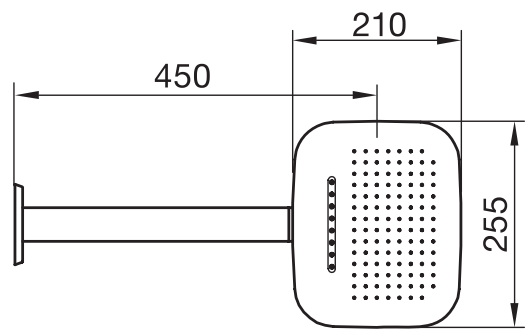

## Generation #6068

Wall mount rain head

Wall arm included  
2 function rain shower with rain stream  
Easy clean nozzles  
2 GPM (7.5 L/min.)

Finish: Chrome (#99)