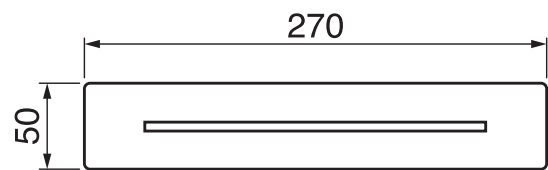

#6053

Cascading chute

6.5 GPM (24.6 L/min.)

Finish: Chrome (#99)