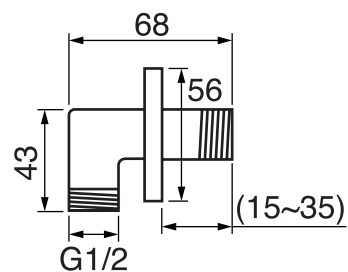

360 #6037

Round wall supply elbow

1/2" male NPT inlet
Sliding flange

Finish: Chrome (#99)