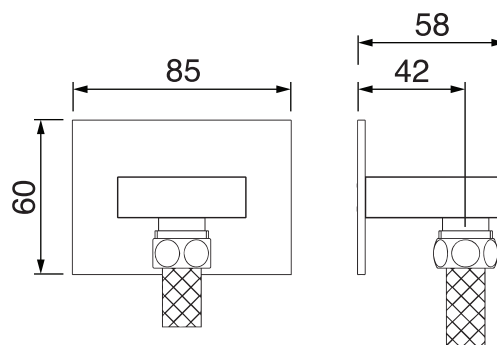

Edge #6031

Wall supply elbow

1/2" male NPT inlet
Easy slide installation

Finish: Chrome (#99)