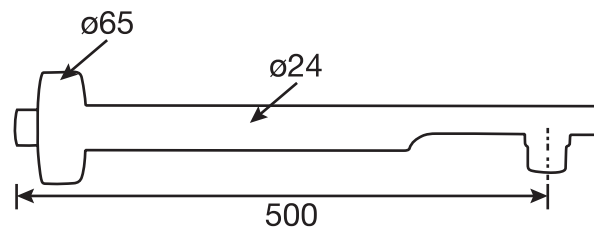

#6020

20" shower arm with round flange

1/2" Male NPT inlet
Sliding flange

Finish: Chrome (#99)