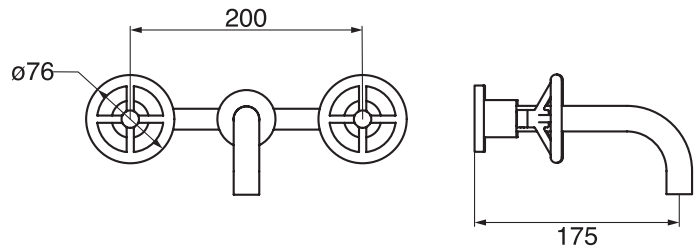

## Century #60123

Wall mount basin faucet

Includes one piece rough-in  
Drain not included  
1.5 GPM (5.7 L/min.)

Finishes: Chrome (#99)  
Graphite (#255)  
British Gold (#535)