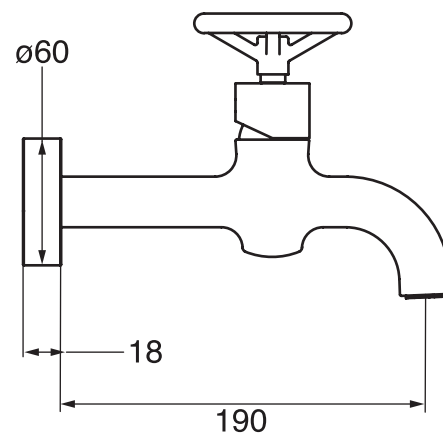

Century #60121

Single hole wall mount basin faucet

Drain not included
1.5 GPM (5.7 L/min.)

Finishes: Chrome (#99)
Graphite (#255)
British Gold (#535)