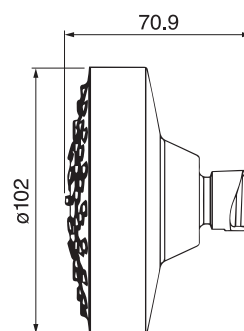

## Sky 100 #6011

Shower head and arm

Large diameter face – 4"  
Easy clean nozzles  
3 position spray with massage  
2.2 GPM (8.3 L/min.)

Finish: Chrome (#99)