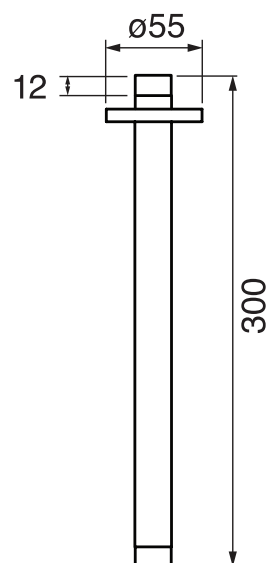

#6008

12" ceiling arm with round flange

1/2" Male NPT inlet
Sliding flange

Finish: Chrome (#99)