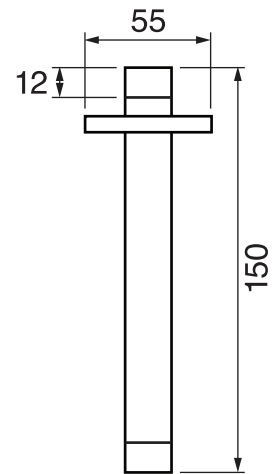

## #6007

6" ceiling arm with square flange

1/2" Male NPT inlet  
Sliding flange

Finish: Chrome (#99)