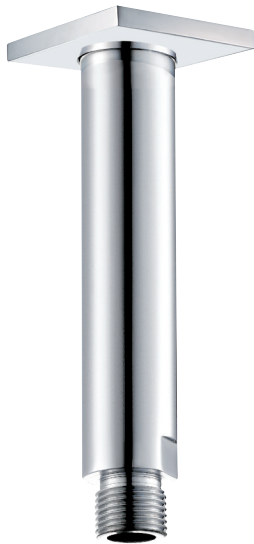

## #6007

6" ceiling arm with square flange

1/2" Male NPT inlet  
Sliding flange

Finish: Chrome (#99)