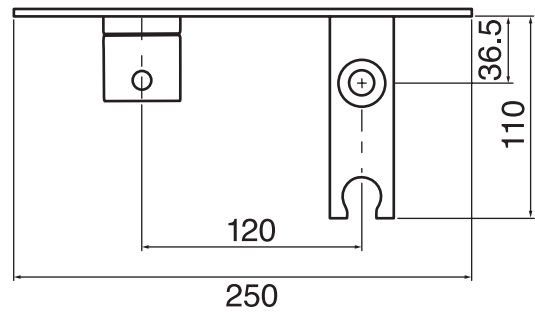

## Century #60050

Intimacy shower

Thermostatic temp control  
Safety shut off – turn hand sprayer hook for on-off  
On-off trigger on sprayer  
Includes rough-in  
Extension available

Finishes: Chrome (#99)