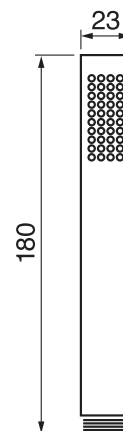

#49917

Round wand hand shower

Solid brass construction
Easy clean nozzles

Finish: Chrome (#99)