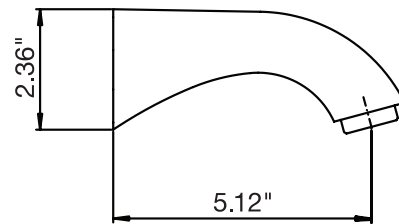

Arona #4939

Tub spout

1/2" female inlet

Finish: Chrome (#99)