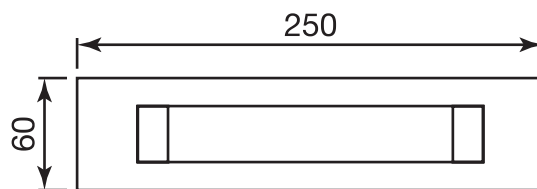

## Quadra #4929

Cascading chute / Wall mount water fall spout / Water fall shower head

1/2" male NPT inlet  
3.5 GPM (13.3 L/min.)

Finish: Chrome (#99)