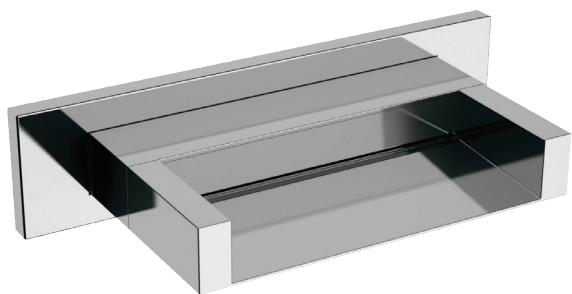

## Quadra #4929

Cascading chute / Wall mount water fall spout / Water fall shower head

1/2" male NPT inlet  
3.5 GPM (13.3 L/min.)

Finish: Chrome (#99)