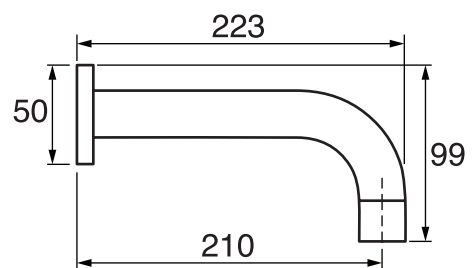

#4914

8" square tub spout

25mm diameter spout
1/2" male NPT inlet
Sliding flange

Finish: Chrome (#99)