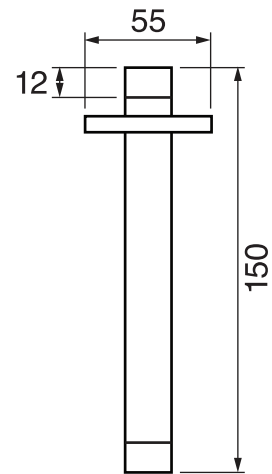

#6007

6" ceiling arm with square flange

1/2" Male NPT inlet
Sliding flange

Finish: Chrome (#99)