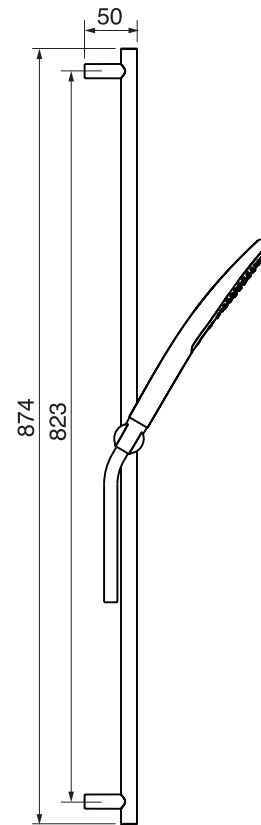

## #6007

6" ceiling arm with square flange

1/2" Male NPT inlet  
Sliding flange

Finish: Chrome (#99)

## #6079

10" square thin rain head

4 mm in thickness  
Easy clean nozzles  
High polished stainless steel  
2.5 GPM (9.5 L/min.)

Finish: Chrome (#99)

## #75118

Shower rail kit

Includes bar, hose and hand shower  
2 position spray  
Easy clean nozzles  
2.5 GPM (9.5 L/min.)

Finish: Chrome (#99)

## 360 #6038

Square wall supply elbow

1/2" male NPT inlet  
Sliding flange

Finish: Chrome (#99)