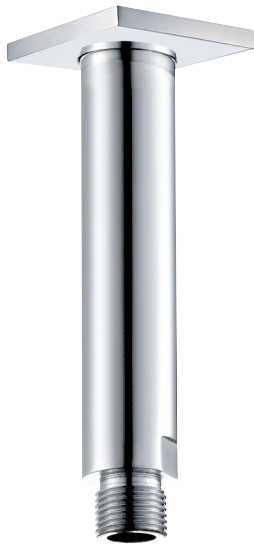

## VOLEX #47SD40C

Square Shower Design – 2 outlets  
Système de douche design carré – 2 sorties

 .99 Chrome

## #6007

6" ceiling arm with square flange

1/2" Male NPT inlet  
Sliding flange

Finish: Chrome (#99)

## #6079

10" square thin rain head

4 mm in thickness  
Easy clean nozzles  
High polished stainless steel  
2.5 GPM (9.5 L/min.)

Finish: Chrome (#99)

## #75118

Shower rail kit

Includes bar, hose and hand shower  
2 position spray  
Easy clean nozzles  
2.5 GPM (9.5 L/min.)

Finish: Chrome (#99)