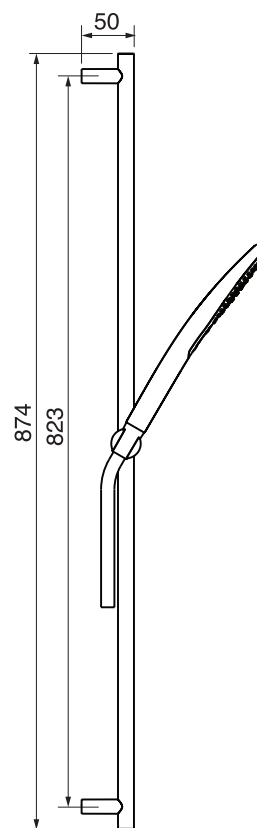

CaBano

Specs Sheet
Fiche technique

VOLEX #47SD31C

Round Shower Design – 3 outlets
Système de douche design rond – 3 sorties

 .99 Chrome

#6006

6" ceiling arm with round flange

1/2" Male NPT inlet
Sliding flange

Finish: Chrome (#99)

#6024

10" round thin rain head

4 mm in thickness
Easy clean nozzles
High polished stainless steel
2.5 GPM (9.5 L/min.)

Finish: Chrome (#99)

#75118

Shower rail kit

Includes bar, hose and hand shower
2 position spray
Easy clean nozzles
2.5 GPM (9.5 L/min.)

Finish: Chrome (#99)

#6032

Round wall supply elbow

1/2" female inlet

Finish: Chrome (#99)

Emotion #6046

Round flush mount body spray

Directional head
Easy clean nozzles
1.5 GPM (5.7 L/min.)