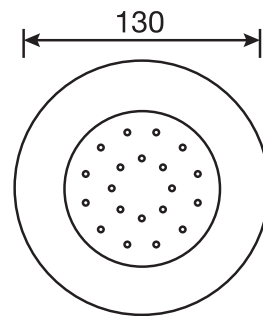

CaBano

Specs Sheet
Fiche technique

VOLEX #47SD31C

Round Shower Design – 3 outlets
Système de douche design rond – 3 sorties

 .99 Chrome

#6006

6" ceiling arm with round flange

1/2" Male NPT inlet
Sliding flange

Finish: Chrome (#99)

#6024

10" round thin rain head

4 mm in thickness
Easy clean nozzles
High polished stainless steel
2.5 GPM (9.5 L/min.)

Finish: Chrome (#99)

#75118

Shower rail kit

Includes bar, hose and hand shower
2 position spray
Easy clean nozzles
2.5 GPM (9.5 L/min.)

Finish: Chrome (#99)

#6032

Round wall supply elbow

1/2" female inlet

Finish: Chrome (#99)

Emotion #6046

Round flush mount body spray

Directional head
Easy clean nozzles
1.5 GPM (5.7 L/min.)