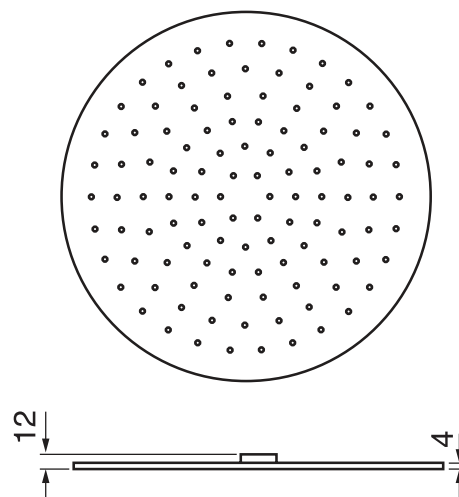

CaBano

Specs Sheet
Fiche technique

VOLEX #47SD31C

Round Shower Design – 3 outlets
Système de douche design rond – 3 sorties

 .99 Chrome

#6006

6" ceiling arm with round flange

1/2" Male NPT inlet
Sliding flange

Finish: Chrome (#99)

#6024

10" round thin rain head

4 mm in thickness
Easy clean nozzles
High polished stainless steel
2.5 GPM (9.5 L/min.)

Finish: Chrome (#99)

#75118

Shower rail kit

Includes bar, hose and hand shower
2 position spray
Easy clean nozzles
2.5 GPM (9.5 L/min.)

Finish: Chrome (#99)

#6032

Round wall supply elbow

1/2" female inlet

Finish: Chrome (#99)

Emotion #6046

Round flush mount body spray

Directional head
Easy clean nozzles
1.5 GPM (5.7 L/min.)