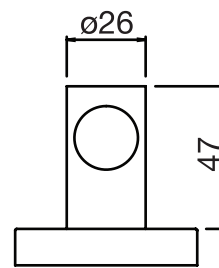

CaBano

Specs Sheet
Fiche technique

VOLEX #47SD31C

Round Shower Design – 3 outlets
Système de douche design rond – 3 sorties

 .99 Chrome

#6006

6" ceiling arm with round flange

1/2" Male NPT inlet
Sliding flange

Finish: Chrome (#99)

#6024

10" round thin rain head

4 mm in thickness
Easy clean nozzles
High polished stainless steel
2.5 GPM (9.5 L/min.)

Finish: Chrome (#99)

#75118

Shower rail kit

Includes bar, hose and hand shower
2 position spray
Easy clean nozzles
2.5 GPM (9.5 L/min.)

Finish: Chrome (#99)

#6032

Round wall supply elbow

1/2" female inlet

Finish: Chrome (#99)

Emotion #6046

Round flush mount body spray

Directional head
Easy clean nozzles
1.5 GPM (5.7 L/min.)