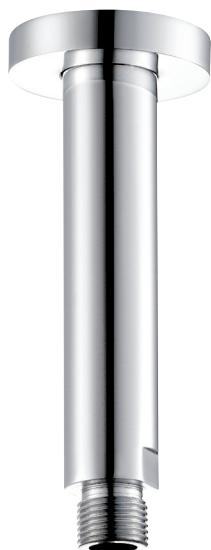

CaBano

Specs Sheet
Fiche technique

VOLEX #47SD31C

Round Shower Design – 3 outlets
Système de douche design rond – 3 sorties

 .99 Chrome

#6006

6" ceiling arm with round flange

1/2" Male NPT inlet
Sliding flange

Finish: Chrome (#99)

#6024

10" round thin rain head

4 mm in thickness
Easy clean nozzles
High polished stainless steel
2.5 GPM (9.5 L/min.)

Finish: Chrome (#99)

#75118

Shower rail kit

Includes bar, hose and hand shower
2 position spray
Easy clean nozzles
2.5 GPM (9.5 L/min.)

Finish: Chrome (#99)

#6032

Round wall supply elbow

1/2" female inlet

Finish: Chrome (#99)

Emotion #6046

Round flush mount body spray

Directional head
Easy clean nozzles
1.5 GPM (5.7 L/min.)

Finish: Chrome (#99)