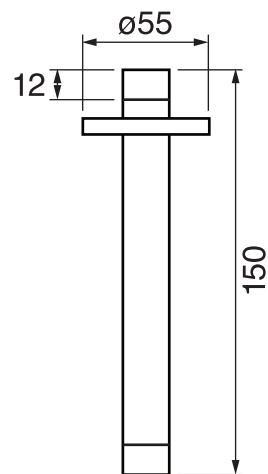

CaBano

Specs Sheet
Fiche technique

VOLEX #47SD31C

Round Shower Design – 3 outlets
Système de douche design rond – 3 sorties

 .99 Chrome

#6006

6" ceiling arm with round flange

1/2" Male NPT inlet
Sliding flange

Finish: Chrome (#99)

#6024

10" round thin rain head

4 mm in thickness
Easy clean nozzles
High polished stainless steel
2.5 GPM (9.5 L/min.)

Finish: Chrome (#99)

#75118

Shower rail kit

Includes bar, hose and hand shower
2 position spray
Easy clean nozzles
2.5 GPM (9.5 L/min.)

Finish: Chrome (#99)

#6032

Round wall supply elbow

1/2" female inlet

Finish: Chrome (#99)

Emotion #6046

Round flush mount body spray

Directional head
Easy clean nozzles
1.5 GPM (5.7 L/min.)