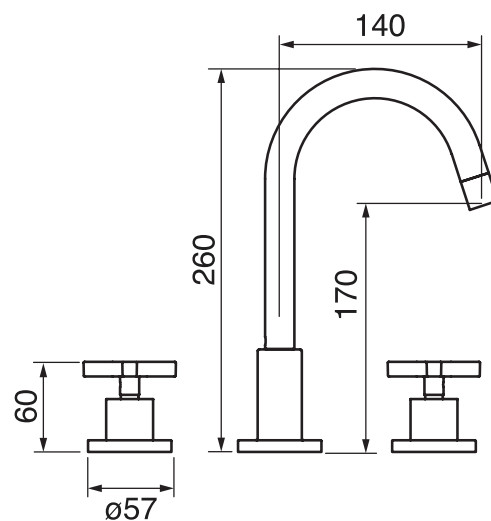

Volex #47108D

Widespread basin faucet

Includes push drain
1.5 GPM (5.7 L/min.)

Finish: Chrome (#99)