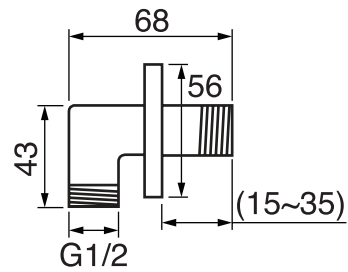

## 360 #6038

Square wall supply elbow

1/2" male NPT inlet  
Sliding flange

Finish: Chrome (#99)