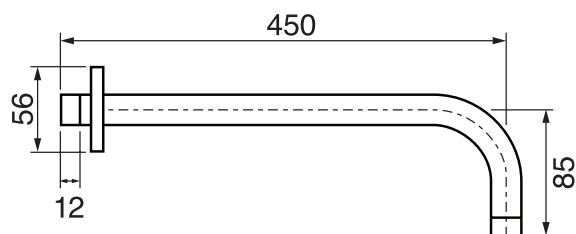

## 3 SIXTY #36SD40

Square Shower Design – 2 outlets  
Système de douche design carré – 2 sorties

 .99 Chrome  .175 Matt Black

## #6019

18" shower arm with square flange

1/2" Male NPT inlet  
Sliding flange

Finish: Chrome (#99)

## #6079

10" square thin rain head

4 mm in thickness  
Easy clean nozzles  
High polished stainless steel  
2.5 GPM (9.5 L/min.)

Finish: Chrome (#99)