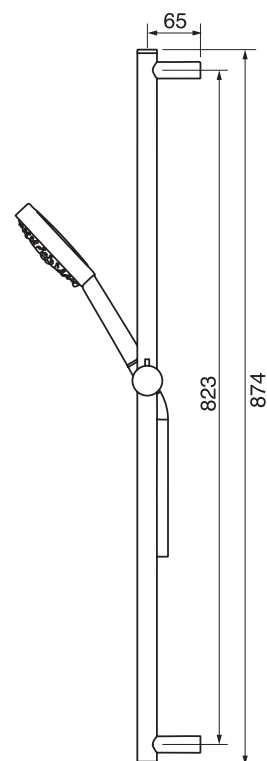

## #6019

18" shower arm with square flange

1/2" Male NPT inlet  
Sliding flange

Finish: Chrome (#99)

## #6079

10" square thin rain head

4 mm in thickness  
Easy clean nozzles  
High polished stainless steel  
2.5 GPM (9.5 L/min.)

Finish: Chrome (#99)

## #75149

Shower rail kit

Includes bar, hose and hand shower  
3 position spray  
Easy clean nozzles  
2.5 GPM (9.5 L/min.)

Finish: Chrome (#99)

## 360 #6038

Square wall supply elbow

1/2" male NPT inlet  
Sliding flange

Finish: Chrome (#99)