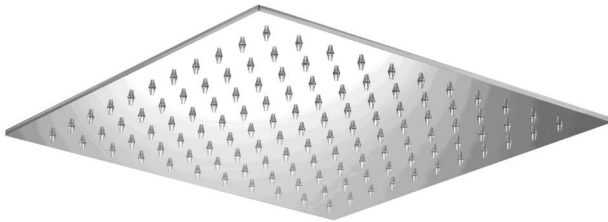

## 3 SIXTY #36SD40

Square Shower Design – 2 outlets  
Système de douche design carré – 2 sorties

 .99 Chrome  .175 Matt Black

## #6019

18" shower arm with square flange

1/2" Male NPT inlet  
Sliding flange

Finish: Chrome (#99)

## #6079

10" square thin rain head

4 mm in thickness  
Easy clean nozzles  
High polished stainless steel  
2.5 GPM (9.5 L/min.)

Finish: Chrome (#99)

## 360 #6038

Square wall supply elbow

1/2" male NPT inlet  
Sliding flange

Finish: Chrome (#99)