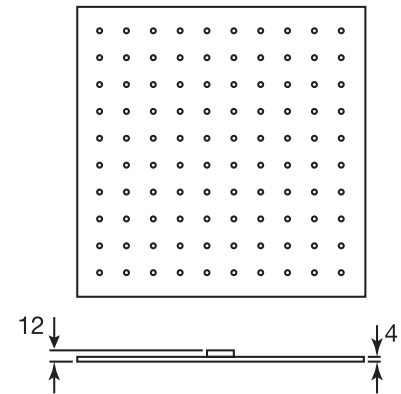

## 3 SIXTY #36SD40

Square Shower Design – 2 outlets  
Système de douche design carré – 2 sorties

 .99 Chrome  .175 Matt Black

## #6019

18" shower arm with square flange

1/2" Male NPT inlet  
Sliding flange

Finish: Chrome (#99)

## #6079

10" square thin rain head

4 mm in thickness  
Easy clean nozzles  
High polished stainless steel  
2.5 GPM (9.5 L/min.)

Finish: Chrome (#99)