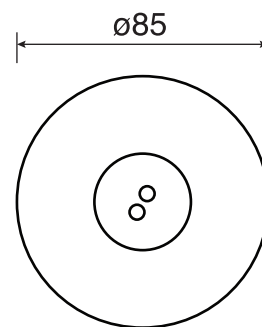

CaBano

Specs Sheet
Fiche technique

3 SIXTY #36SD33

Round Shower Design – 3 outlets
Système de douche design rond – 3 sorties

 .99 Chrome

#6006

6" ceiling arm with round flange

1/2" Male NPT inlet
Sliding flange

Finish: Chrome (#99)

#6027

12" round thin rain head

4 mm in thickness
Easy clean nozzles
High polished stainless steel
2.5 GPM (9.5 L/min.)

Finish: Chrome (#99)

#75149

Shower rail kit

Includes bar, hose and hand shower
3 position spray
Easy clean nozzles
2.5 GPM (9.5 L/min.)

Finish: Chrome (#99)

360 #6037

Round wall supply elbow

1/2" male NPT inlet
Sliding flange

Finish: Chrome (#99)

Spin #6146

Body spray

1.5 GPM (5.7 L/min.)