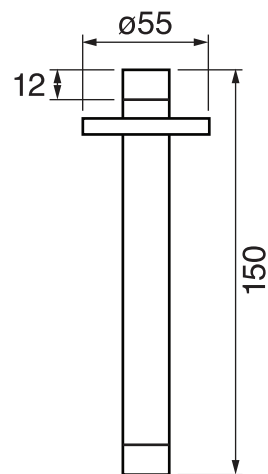

CaBano

Specs Sheet
Fiche technique

3 SIXTY #36SD33

Round Shower Design – 3 outlets
Système de douche design rond – 3 sorties

 .99 Chrome

#6006

6" ceiling arm with round flange

1/2" Male NPT inlet
Sliding flange

Finish: Chrome (#99)

#6027

12" round thin rain head

4 mm in thickness
Easy clean nozzles
High polished stainless steel
2.5 GPM (9.5 L/min.)

Finish: Chrome (#99)

#75149

Shower rail kit

Includes bar, hose and hand shower
3 position spray
Easy clean nozzles
2.5 GPM (9.5 L/min.)

Finish: Chrome (#99)

360 #6037

Round wall supply elbow

1/2" male NPT inlet
Sliding flange

Finish: Chrome (#99)

Spin #6146

Body spray

1.5 GPM (5.7 L/min.)