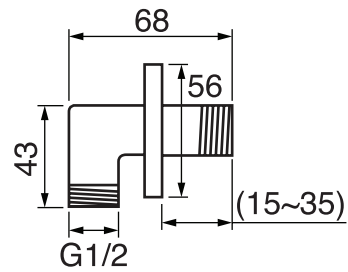

CaBano

Specs Sheet
Fiche technique

3 SIXTY #36SD33

Round Shower Design – 3 outlets
Système de douche design rond – 3 sorties

 .99 Chrome

#6006

6" ceiling arm with round flange

1/2" Male NPT inlet
Sliding flange

Finish: Chrome (#99)

#6027

12" round thin rain head

4 mm in thickness
Easy clean nozzles
High polished stainless steel
2.5 GPM (9.5 L/min.)

Finish: Chrome (#99)

#75149

Shower rail kit

Includes bar, hose and hand shower
3 position spray
Easy clean nozzles
2.5 GPM (9.5 L/min.)

Finish: Chrome (#99)

360 #6037

Round wall supply elbow

1/2" male NPT inlet
Sliding flange

Finish: Chrome (#99)

Spin #6146

Body spray

1.5 GPM (5.7 L/min.)