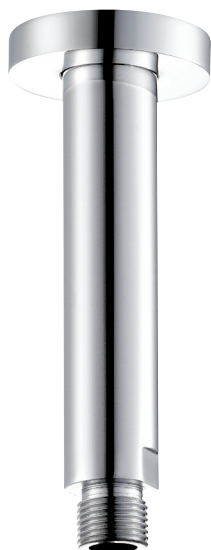

CaBano

Specs Sheet
Fiche technique

3 SIXTY #36SD33

Round Shower Design – 3 outlets
Système de douche design rond – 3 sorties

 .99 Chrome

#6006

6" ceiling arm with round flange

1/2" Male NPT inlet
Sliding flange

Finish: Chrome (#99)

#6027

12" round thin rain head

4 mm in thickness
Easy clean nozzles
High polished stainless steel
2.5 GPM (9.5 L/min.)

Finish: Chrome (#99)

#75149

Shower rail kit

Includes bar, hose and hand shower
3 position spray
Easy clean nozzles
2.5 GPM (9.5 L/min.)

Finish: Chrome (#99)

360 #6037

Round wall supply elbow

1/2" male NPT inlet
Sliding flange

Finish: Chrome (#99)

Spin #6146

Body spray

1.5 GPM (5.7 L/min.)

Finish: Chrome (#99)