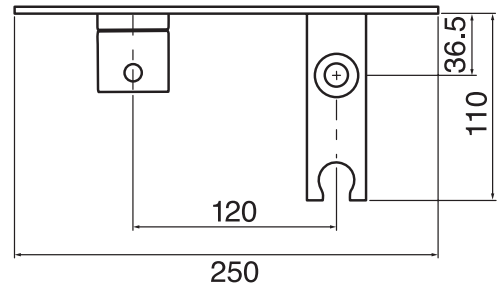

3 Sixty #36051

Intimacy shower

Thermostatic temp control
Safety shut off – turn hand sprayer hook for on-off
On-off trigger on sprayer
Includes rough-in
Extension available

Finishes: Chrome (#99)
Matt black (#175)