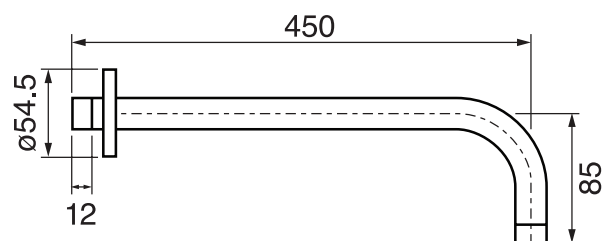

CaBano

Specs Sheet
Fiche technique

CITY #34SD57

Round Shower Design – 2 outlets
Système de douche design rond – 2 sorties

 .99 Chrome

#6018

18" shower arm with round flange

1/2" Male NPT inlet
Sliding flange

Finish: Chrome (#99)

#6026

8" round thin rain head

4 mm in thickness
Easy clean nozzles
High polished stainless steel
2.5 GPM (9.5 L/min.)

Finish: Chrome (#99)

Razz #75147

Shower rail kit

Includes bar, hose and hand shower
3 position spray with massage
Easy clean nozzles
Flow restricted to 1.5 GPM (5.7 L/min.)

Finish: Matt Black (#175)

#6032

Round wall supply elbow

1/2" female inlet

Finish: Chrome (#99)