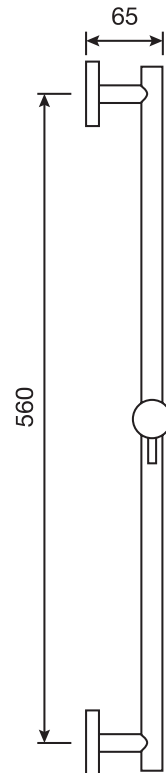

CaBano

Specs Sheet
Fiche technique

CITY #34SD57

Round Shower Design – 2 outlets
Système de douche design rond – 2 sorties

 .99 Chrome

#6018

18" shower arm with round flange

1/2" Male NPT inlet
Sliding flange

Finish: Chrome (#99)

#6026

8" round thin rain head

4 mm in thickness
Easy clean nozzles
High polished stainless steel
2.5 GPM (9.5 L/min.)

Finish: Chrome (#99)

Razz #75147

Shower rail kit

Includes bar, hose and hand shower
3 position spray with massage
Easy clean nozzles
Flow restricted to 1.5 GPM (5.7 L/min.)

Finish: Matt Black (#175)

#6032

Round wall supply elbow

1/2" female inlet

Finish: Chrome (#99)