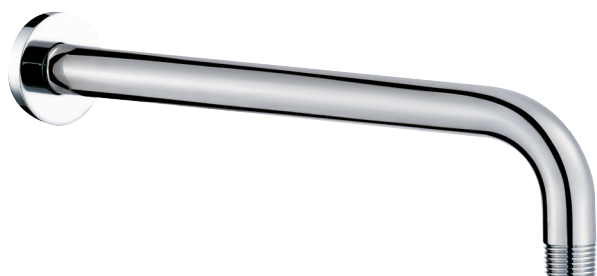

CaBano

Specs Sheet
Fiche technique

CITY #34SD57

Round Shower Design – 2 outlets
Système de douche design rond – 2 sorties

 .99 Chrome

#6018

18" shower arm with round flange

1/2" Male NPT inlet
Sliding flange

Finish: Chrome (#99)

#6026

8" round thin rain head

4 mm in thickness
Easy clean nozzles
High polished stainless steel
2.5 GPM (9.5 L/min.)

Finish: Chrome (#99)

Razz #75147

Shower rail kit

Includes bar, hose and hand shower
3 position spray with massage
Easy clean nozzles
Flow restricted to 1.5 GPM (5.7 L/min.)

Finish: Matt Black (#175)

#6032

Round wall supply elbow

1/2" female inlet

Finish: Chrome (#99)