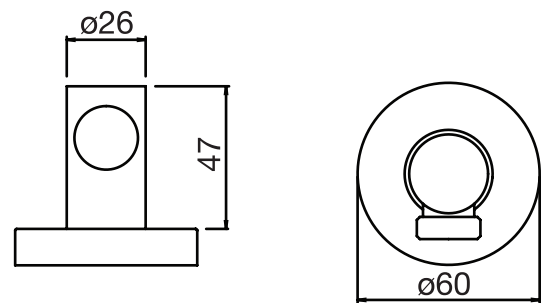

CaBano

Specs Sheet
Fiche technique

CITY #34SD57

Round Shower Design – 2 outlets
Système de douche design rond – 2 sorties

 .99 Chrome

#6018

18" shower arm with round flange

1/2" Male NPT inlet
Sliding flange

Finish: Chrome (#99)

#6026

8" round thin rain head

4 mm in thickness
Easy clean nozzles
High polished stainless steel
2.5 GPM (9.5 L/min.)

Finish: Chrome (#99)

Razz #75147

Shower rail kit

Includes bar, hose and hand shower
3 position spray with massage
Easy clean nozzles
Flow restricted to 1.5 GPM (5.7 L/min.)

Finish: Matt Black (#175)

#6032

Round wall supply elbow

1/2" female inlet

Finish: Chrome (#99)