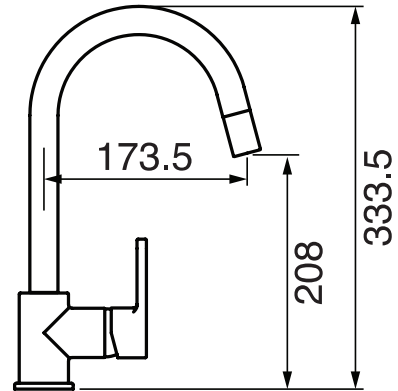

## City #34781

Kitchen faucet

Pull down aerator  
Swivel spout  
1.75 GPM (6.6 L/min.)

Finish: Chrome (#99)