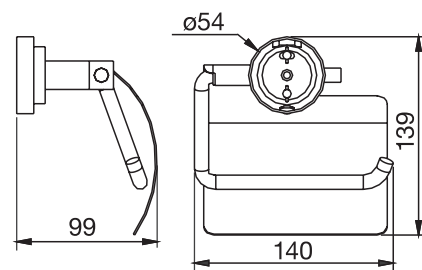

Concord #3410

Single post paper holder with cover

Finish: Chrome (#99)